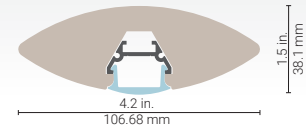

TAO

0402 (LM40200)

Wood Series

Dimensional drawing

Go for the warmth of the natural essence of wood. Liven up your spaces with our ecological lighting fixtures made of recycled wood from Quebec. Choose the **TAO** and use the ceiling canopy of our 7900 series to give it style.

Options

Features

- Designed to give a uniform light without hot spots* with an optiflex lens and a strip or PCB of 120 LEDs per meter or more.
- Custom length by sections of 2 to 144 inches (3.6m).
- Application guide for 10mm (3/8-inch) LED strip or less.
- The insert is made of ALCOA aluminum alloy 6063 T-5 increasing heat dissipation.
- Available in natural or oiled finishes or with custom shades and types of wood.

LED strip compatibility

Compatible with LED strips up to **14mm** wide.

- B3528-xxV-60 - 8mm - 4.8W (95 lm/ft)
- B3528-xxV-120 - 8mm - 9.6W (220 lm/ft)
- B3528-xxV - 120H - 5mm - 9.6W (220 lm/ft)
- B3528-24V - 180H - 5mm - 14.4W (288 lm/ft)
- B3528-xxV-240 - 14mm - 19.5W (410 lm/ft)
- B5050-xxV-60 - 10mm - 14.4W (407 lm/ft)
- B5050-xxV-72 - 10mm - 17.8W (488 lm/ft)